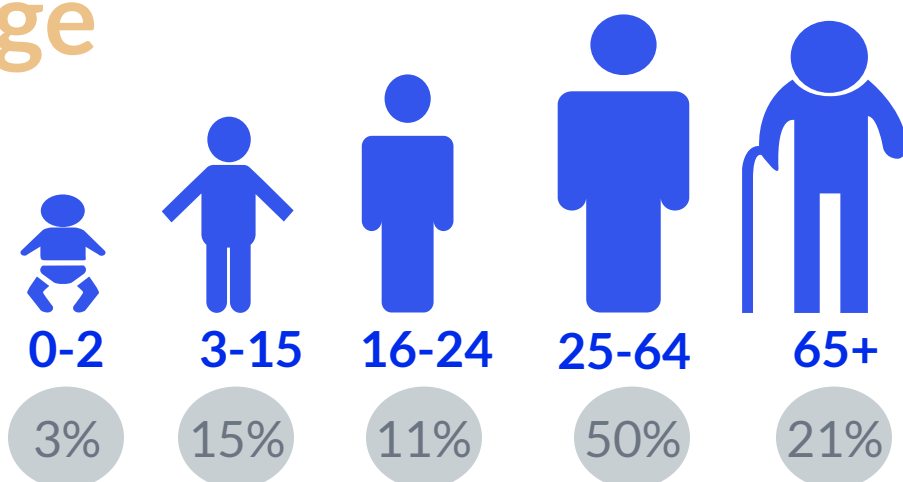

Population estimates @June2020

latest population for Wales

3,169,586

3 million 169 thousand 586

since 2019

age

gender

InfoBaseCymru.net