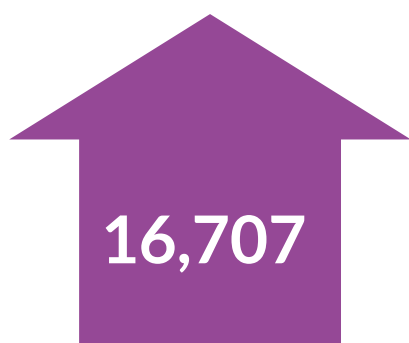

Population estimates @June2020

latest population for Wales

3,169,586

3 million 169 thousand 586

since 2019

age

gender

InfoBaseCymru.net