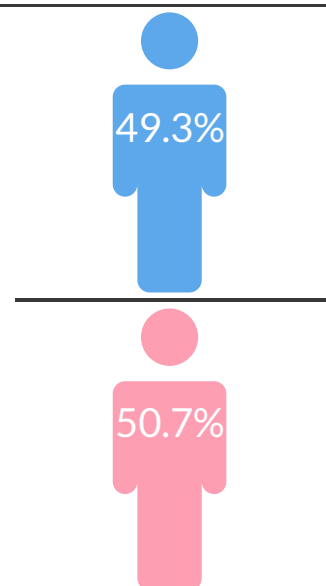

Population estimates @June2020

latest population for Wales

3,169,586

3 million 169 thousand 586

since 2019

age

gender

InfoBaseCymru.net